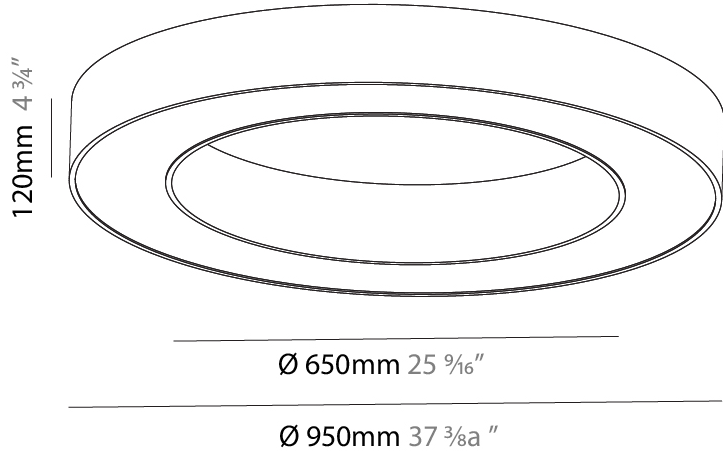

1. To build a product code in our configurator select the specify button on the base model # product page
2. To build a manual product code on this datasheet choose from the options listed below in blue font and add the suffix to the base model #

GENERAL

Series: Glorious
Subseries: Glorious
Brand: Prolicht
Division: Architectural
Mounting Type: Surface
Mounting Location: Ceiling
Subcategory: Ambient

PHYSICAL

Shape: Round
Diameter (mm): 950
Diameter (in): 37 ³/₈
Height (mm): 120
Height (in): 4 ³/₄
Light Distribution: Direct
Weight (kg): 8.94
Weight (lbs): 19.67
Diffuser: PMMA - Opal or Micro-Prism
Fixture Finish: SSR / BKV / CWI / CRY / HAB / LAG / UFT / ITA / RUA / RUR / MIC / FTG / MYG / TWT / LOD / PUS / FRO / FUP / KIA / POP / BLS / SPG / MEY / GOH / GUM / CHC / COM / ABZ / JAG / OBR / MOS / ROR
Fixture Material: Aluminum

ELECTRICAL

Lamp Type: LED (Zhaga Standard)
Input Wattage (W): 45
Total Output Wattage (W): 36 / 28.8 (3500K)
Dimming: Non-Dimming / Phase Dimming (120Vac only) / 0-10V Dimming
Driver Included: Yes
Driver Location: Integrated
Driver Type: Constant Current - 120 / 277Vac
Driver Class: Class 2
Input Voltage (V): 120 - 277
Constant Current (MA): 350 / 900 (3500K)

LED

Color Temperature (°K): 3000 / 3500 / 4000
Max. Delivered Lumen (lm): 4150 / 4302 / 4390
CRI: >80 CRI
Efficiency (%): 65
Lamp Life (hrs): 50000

OPTICAL

RATINGS AND CERTIFICATIONS

Certified By: Certified for North American Standards
IP rating: IP20